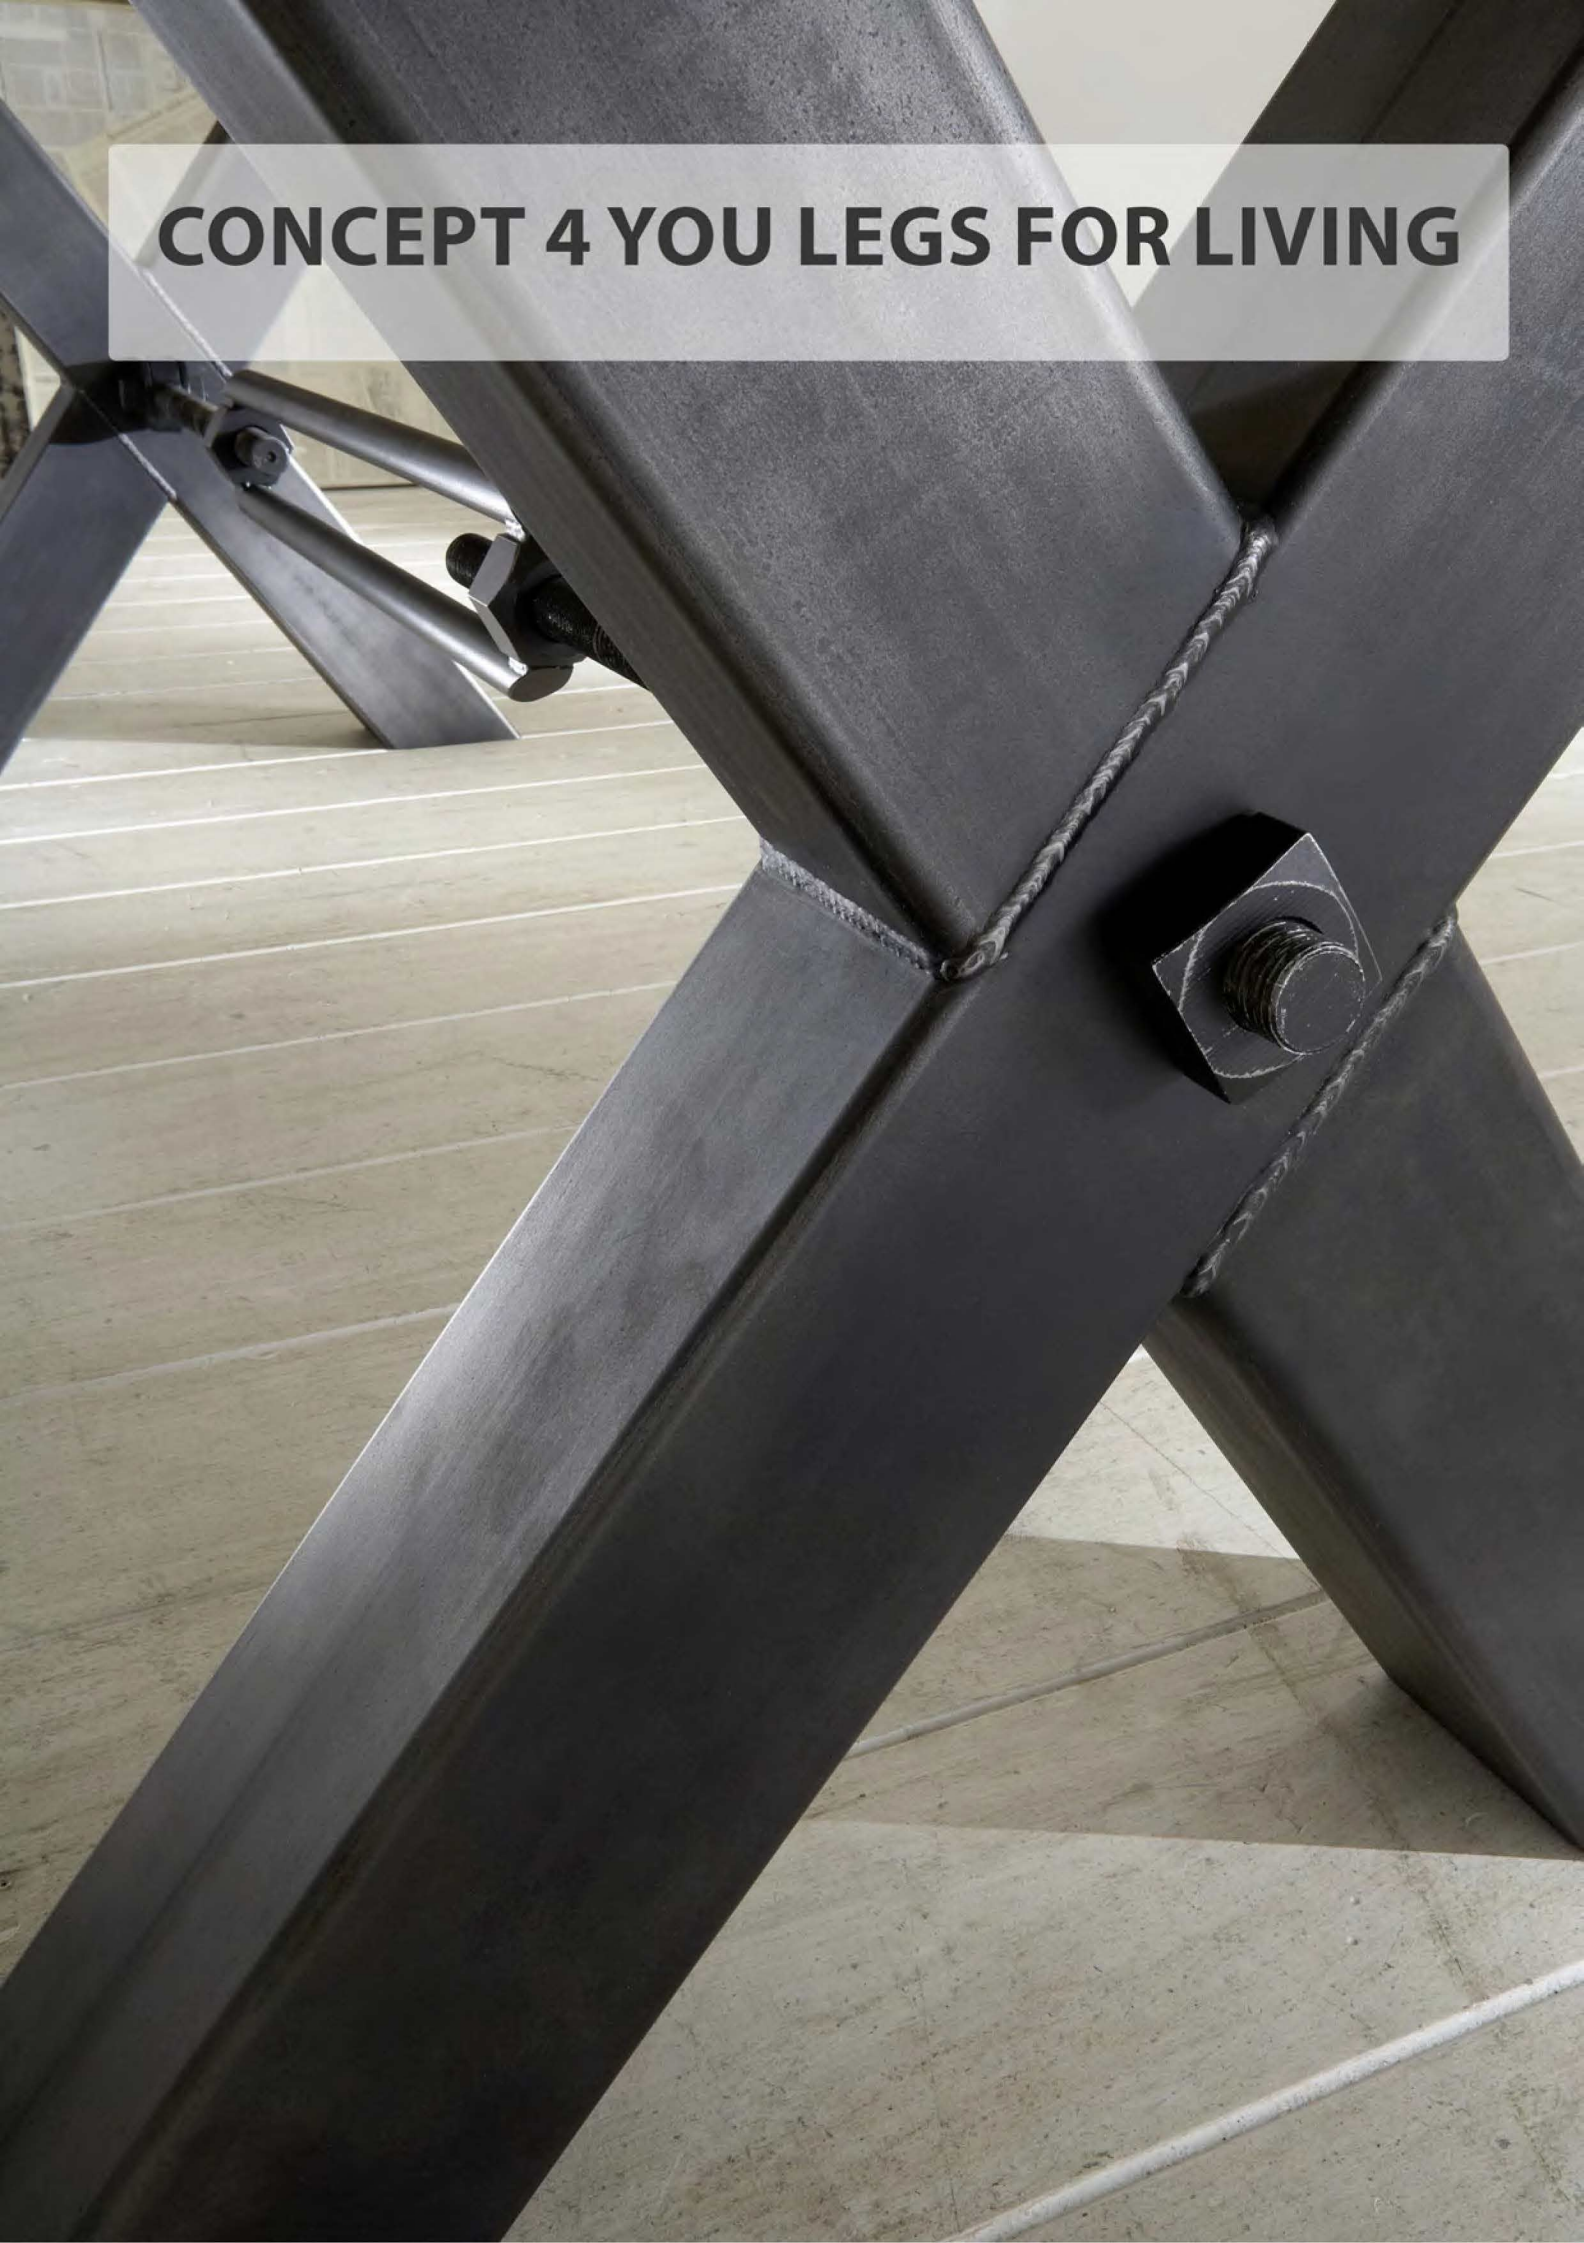

Wildeiche

1 Oil Wax

46 Bianco

Artikelnummer	L x B x H (cm)	Gewicht (kg)	Kubik (m ³)	Kolli	EUR
13725	135 x 75 x 45	39	0,05	1	

CONCEPT 4 YOU LEGS FOR LIVING

CONCEPT 4 YOU LEGS FOR LIVING

CONCEPT 4 YOU LEGS FOR LIVING