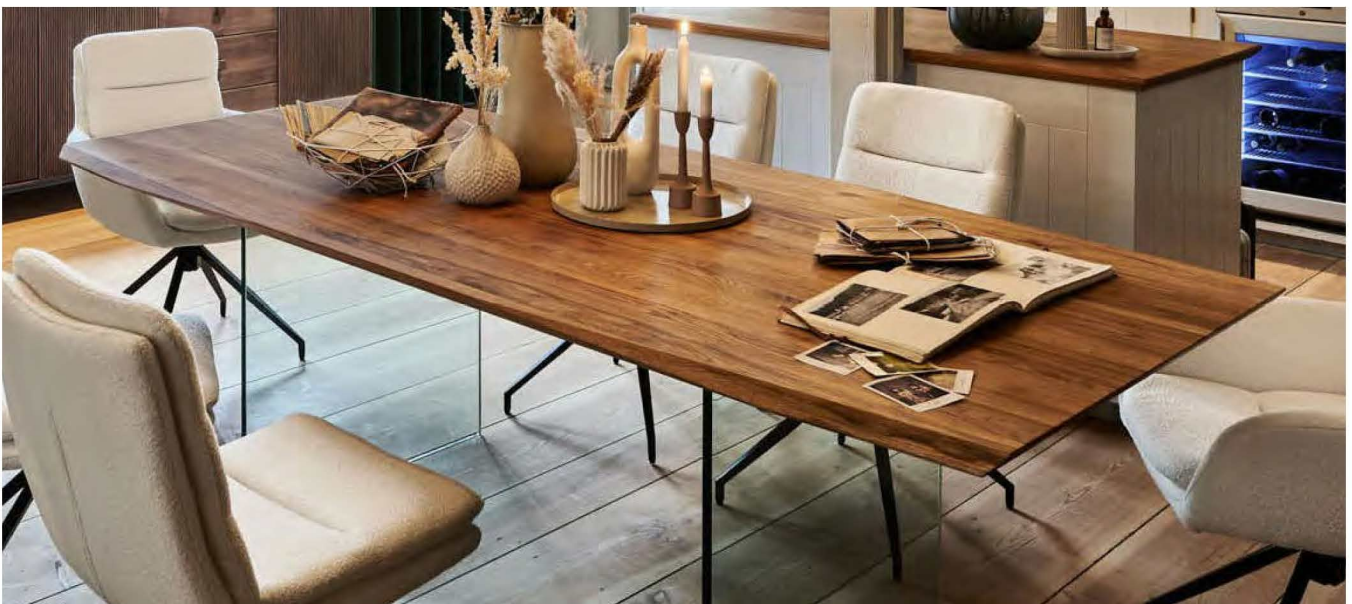

EXTREME, Tischplatte **Extreme Kante, 3 CM MASSIV**

Rustikale Eiche

1 Oil Finish

2 Smoked

3 White Wash

4 Desert

6 Old Bassano

7 Mocca Black

8 Vintage Grey

52 Natura Bianca

Artikelnummer	L x B (cm)	Gewicht (kg)	Kubik (m³)	Kolli	EUR
14120	180 x 95	41	0,1	1	
14121	200 x 100	48	0,12	1	
14122	220 x 105	55	0,14	1	
14123	240 x 110	63	0,16	1	
14124	260 x 110	69	0,17	1	

EXTREME, Ansteckplatte **Extreme Kante, 3 CM MASSIV**

Rustikale Eiche

1 Oil Finish

2 Smoked

3 White Wash

4 Desert

6 Old Bassano

7 Mocca Black

8 Vintage Grey

52 Natura Bianca

Artikelnummer	L x B (cm)	Gewicht (kg)	Kubik (m³)	Kolli	Bemerkung	EUR
14130	50 x 85	10	0,03	1	Für 14120	
14131	50 x 90	11	0,03	1	Für 14121	
14132	50 x 95	11	0,03	1	Für 14122	
14133	50 x 100 (L:240 CM)	12	0,03	1	Für 14123	
14134	50 x 100 (L:260 CM)	12	0,03	1	Für 14124